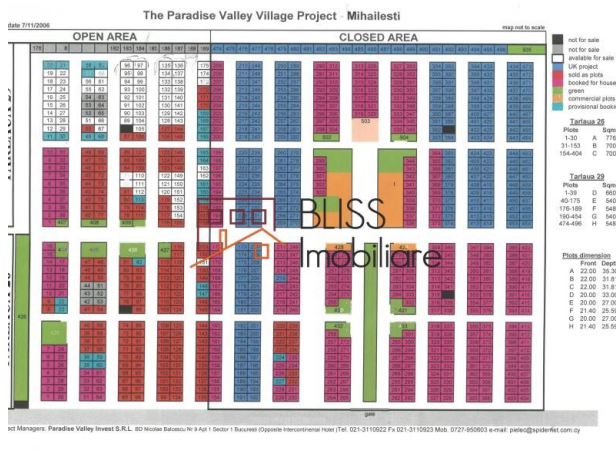

Web Reference
#905209

<https://www.blissimobiliare.ro/en/land-for-sale-mihailesti-mihailesti-judetul-giurgiu-romania-905209>
(<https://www.blissimobiliare.ro/en/land-for-sale-mihailesti-mihailesti-judetul-giurgiu-romania-905209>)

Land details

Land type Constructible land

Size 540 m²

Road type Concrete

Protected area No

Utilities

Electricity

Water

Natural gas

Sewage

Telecom

Location

Photos