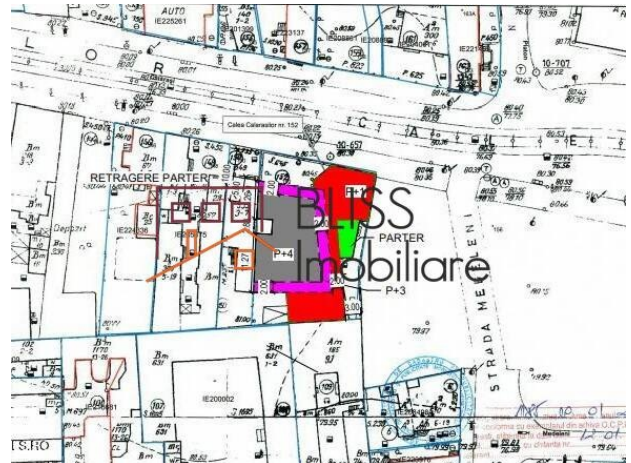

<https://www.blissimobiliare.ro/en/land-for-sale-calarasi-bucharest-902876>
(<https://www.blissimobiliare.ro/en/land-for-sale-calarasi-bucharest-902876>)

Land details

Land type	Constructible land
Size	655 m ²
Land usage coefficient	2.5
Percentage of occupation	80%
Protected area	No