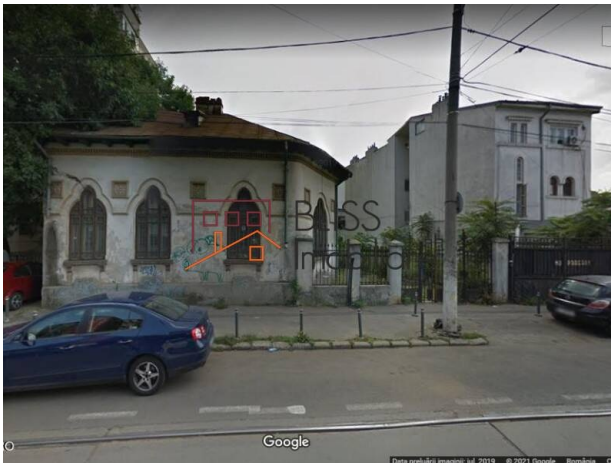

Isfahan Doekhie

 +40 729 896 897

 contact@blissimobiliare.ro
(mailto:contact@blissimobiliare.ro)

Updated on 1 May 2026

Land 655 m²;

 Calarasi, Bucharest

600,000 EUR
916 EUR / m²

Web Reference
#902876

<https://www.blissimobiliare.ro/en/land-for-sale-calarasi-bucharest-902876>
(<https://www.blissimobiliare.ro/en/land-for-sale-calarasi-bucharest-902876>)

Land details

Land type	Constructible land
Size	655 m ²
Land usage coefficient	2.5
Percentage of occupation	80%
Protected area	No