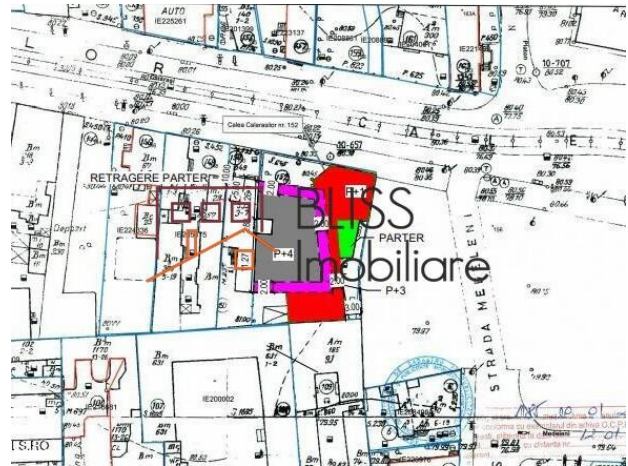

<https://www.blissimobiliare.ro/en/land-for-sale-calarasi-bucharest-902876>
(<https://www.blissimobiliare.ro/en/land-for-sale-calarasi-bucharest-902876>)

Land details

Land type	Constructible land
Size	655 m ²
Land usage coefficient	2.5
Percentage of occupation	80%
Protected area	No