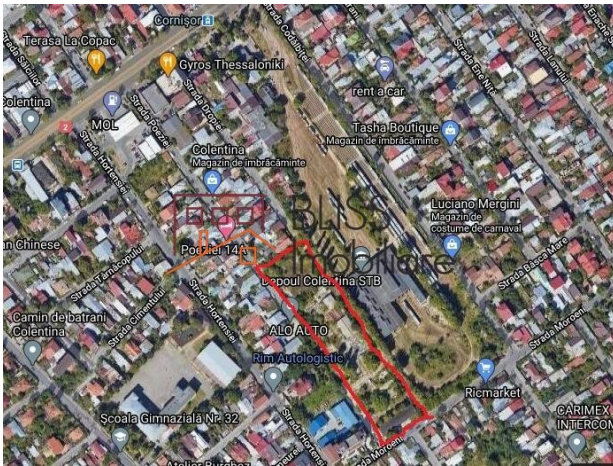

Web Reference
#902737

<https://www.blissimobiliare.ro/en/land-for-sale-colentina-nord-bucharest-902737>
 (https://www.blissimobiliare.ro/en/land-for-sale-colentina-nord-bucharest-902737)

Land details

Land type	Constructible land
Size	10,809 m ²
Land usage coefficient	2.5
Percentage of occupation	60%
Street openings	59 m
Road type	Asphalt