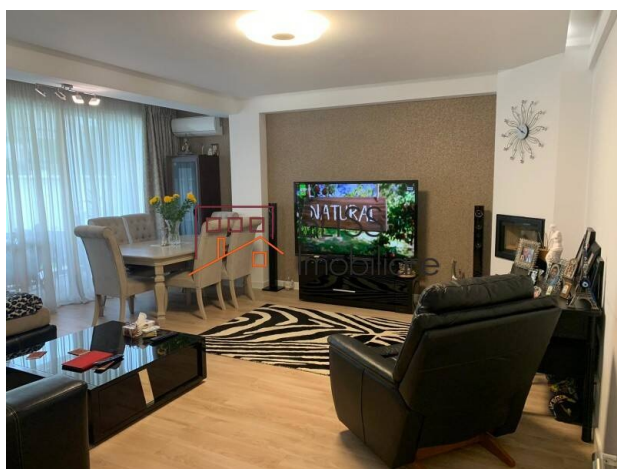

+40 729 005 624

contact@blissimobiliare.ro
(mailto:contact@blissimobiliare.ro)

Updated on 18 February 2021

6 bedroom villa

Maya Forest Residence, Iancu Nicolae British School Bucharest, Bucharest / Ilfov

Web Reference
#88706

<https://www.blissimobiliare.ro/en/villa-6-bedrooms-for-rent-iancu-nicolae-pipera-bucharest-ilfov-88706>
(<https://www.blissimobiliare.ro/en/villa-6-bedrooms-for-rent-iancu-nicolae-pipera-bucharest-ilfov-88706>)

Description

Superb modern villa with 7 rooms, located in the Iancu Nicolae / Pipera area, close to the Băneasa forest, in a quiet location and at the same time close to all international schools and points of interest in the north of Bucharest.

The property is divided over 3 levels (GF + 2) and has a usable area of 230 sqm and a total constructed area of 279 sqm, being divided as follows:

Ground floor: hall, living room with exit to the terrace / yard of 112 sqm with superb view to the forest, bathroom, closed kitchen, double garage;

Floor: hallway, 3 bedrooms (one master bedroom with dressing room), 2 bathrooms;

Floor 2: 2 bedrooms, office / entertainment room, bathroom and terrace.

The house has very good quality finishes, is very spacious and has a great layout.