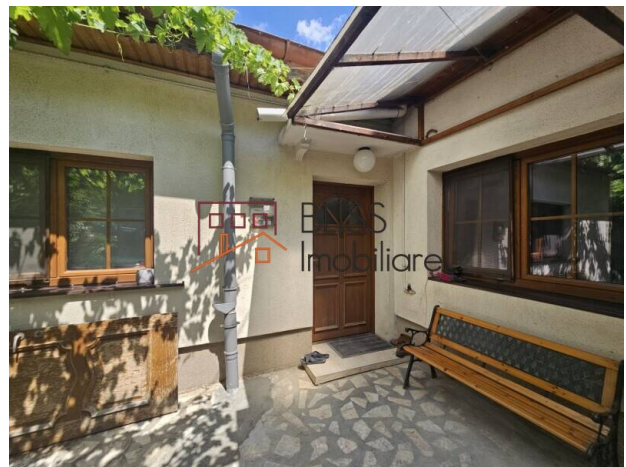

## Charming 2-Bedroom House with Lovely Garden Sector 1

Web Reference  
**#87988**

Parc Bazilescu, Bucharest

<https://www.blissimobiliare.ro/en/house-2-bedrooms-for-sale-bucurestii-noi-damaroia-chitila-bucharest-87988> (<https://www.blissimobiliare.ro/en/house-2-bedrooms-for-sale-bucurestii-noi-damaroia-chitila-bucharest-87988>)

### Description

Charming 2-Bedroom House with lovely garden in Sector 1, Bucharest – Ideal for Families or Elderly Couples

## Beautiful Garden for Enjoyment and Close to Parks, Metro Station, Shops

Discover a lovely and cozy 2-bedroom house in the heart of Sector 1, Bucharest. This single-story home is perfect for families and elderly couples, featuring an inviting eat-in kitchen, a charming living room, two comfortable bedrooms, and a spacious bathroom.

The house is equipped with efficient gas central heating and offers ample storage space. Step outside to enjoy a beautiful garden, an ideal spot for gatherings, BBQs, or relaxing with a drink in Romania's pleasant climate.