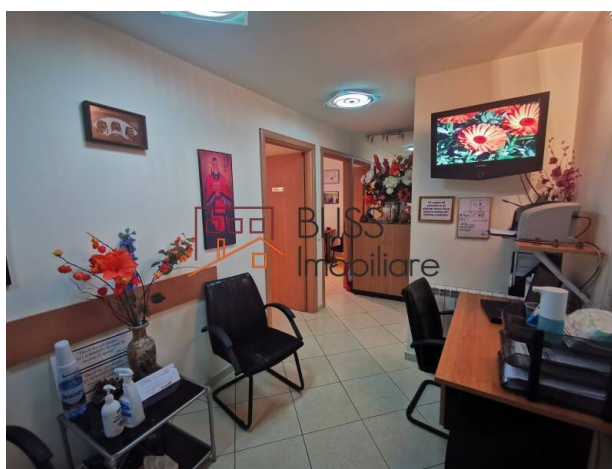

+40 729 005 624

contact@blissimobiliare.ro
(mailto:contact@blissimobiliare.ro)

Updated on 6 October 2020

Two rooms apartment in a 2006 building

Web Reference
#86654

Dorobanti, Bucharest

<https://www.blissimobiliare.ro/en/apartment-1-bedroom-for-sale-dorobanti-primaverii-kiseleff-aviatorilor-bucharest-86654> (<https://www.blissimobiliare.ro/en/apartment-1-bedroom-for-sale-dorobanti-primaverii-kiseleff-aviatorilor-bucharest-86654>)

Description

Two rooms apartment on the first floor of a 2006 construction behind Perla Dorobanti and just 6 minutes walking to the Stefan Ce Mare metro station.

Close to Perla Dorobanti and the Floreasca hospital Close to the metro

This apartment has been used as medical practice in the last 10 years.

In the underground you will find a storage area belonging to this apartment.