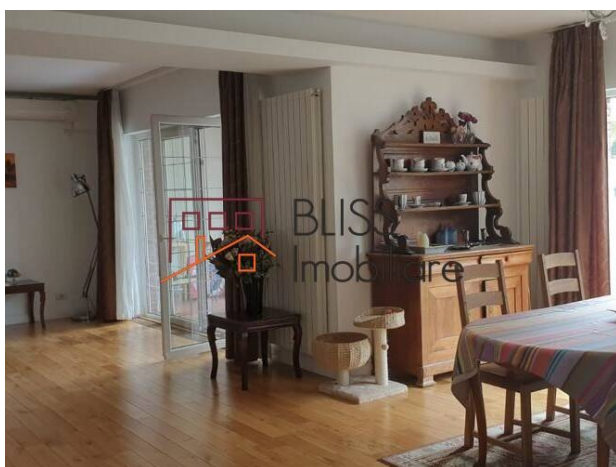

+40 729 005 624

contact@blissimobiliare.ro
(mailto:contact@blissimobiliare.ro)

Updated on 4 June 2026

Spacious 500sqm 5 bedroom villa with private garden

3,000 EUR/ month

Web Reference
#71457

London Residence, Iancu Nicolae Jolie Ville ,
Bucharest / Ilfov

<https://www.blissimobiliare.ro/en/villa-5-bedrooms-for-rent-iancu-nicolae-pipera-bucharest-ilfov-71457>
(<https://www.blissimobiliare.ro/en/villa-5-bedrooms-for-rent-iancu-nicolae-pipera-bucharest-ilfov-71457>)

Description

BLISS Imobiliare presents a Villa in the London Residence residential complex.

Near Jolie Ville, International schools, Baneasa Mall and forest

The villa has a usable area of 500sqm (built area 540sqm) distributed as follows:

- 5 Spacious bedrooms,
- 2 Living-rooms,
- Pantry,
- 5 Dressings,
- Office room,
- 5 Bathrooms, 2 jacuzzis

The rooms are very spacious and have plenty of natural light inside.

It has all the facilities: sewer, drinking water, asphalt, cable TV, internet and is furnished and equipped, including dishwasher.