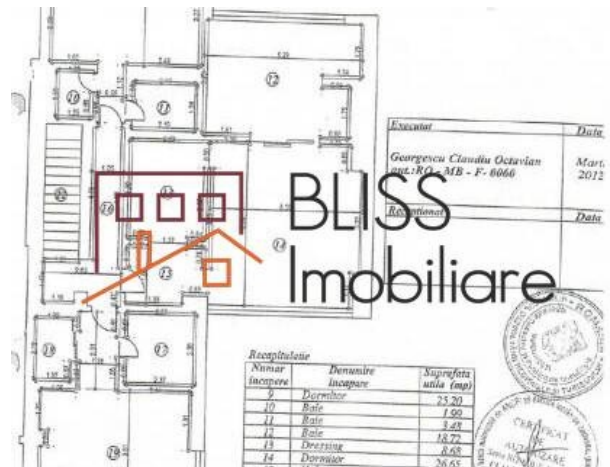

Violetta Tudorache

+40 729 005 624

contact@blissimobiliare.ro
(mailto:contact@blissimobiliare.ro)

Updated on 25 October 2018

4 bedroom duplex apartment

Kiseleff, Bucharest

Web Reference
#43617

<https://www.blissimobiliare.ro/en/apartment-duplex-4-bedrooms-for-rent-dorobanti-primaverii-kiseleff-aviatorilor-bucharest-43617> (<https://www.blissimobiliare.ro/en/apartment-duplex-4-bedrooms-for-rent-dorobanti-primaverii-kiseleff-aviatorilor-bucharest-43617>)

Description

Property details

Rooms no.	5
Useable surface	263m ²
Constructed surface	354m ²
Apartment type	Duplex apartment
Type of rooms	Non-independent
Type of comfort	Comfort 1
Bedrooms no.	4
Kitchens no.	1
Bathrooms no.	6
Building type	Block
Year built	2003
Config	1S+P+3
Floor	2
Balconies no.	1
State	Finished
Elevator	Yes
Parking inside	1