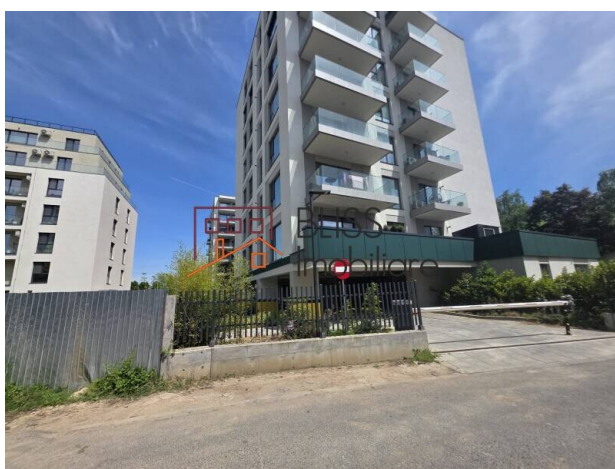

📍 Escape Residence, Petrom City, Bucharest

<https://www.blissimobiliare.ro/en/apartment-1-bedroom-for-sale-baneasa-sisesti-jandarmerie-straulesti-sector-1-bucharest-145546> (<https://www.blissimobiliare.ro/en/apartment-1-bedroom-for-sale-baneasa-sisesti-jandarmerie-straulesti-sector-1-bucharest-145546>)

Description

This 1-bedroom apartment offers a practical balance between comfort, functionality and the rare advantage of a private garden. Located on the ground floor of a building completed in 2022, the property has a total usable area of 46.62 sqm, complemented by a 7.38 sqm terrace and a 31.50 sqm private garden.

Modern Comfort in a Completed Building with Easy Northern Access

The semi-detached layout includes a living and dining area, separate kitchen, bedroom, bathroom and entrance hallway. The terrace and garden naturally extend the interior space, creating a pleasant setting for outdoor relaxation, a private green corner or quiet time at home.

Heating is provided by the building, and the property is located in a block with lift, making it a practical option for those looking for a compact, well-organized and easy-to-adapt home.

The Străulești - Băneasa/Sisești/Jandarmerie location offers convenient access to key areas in northern Bucharest, nearby residential amenities, urban services and important road connections.