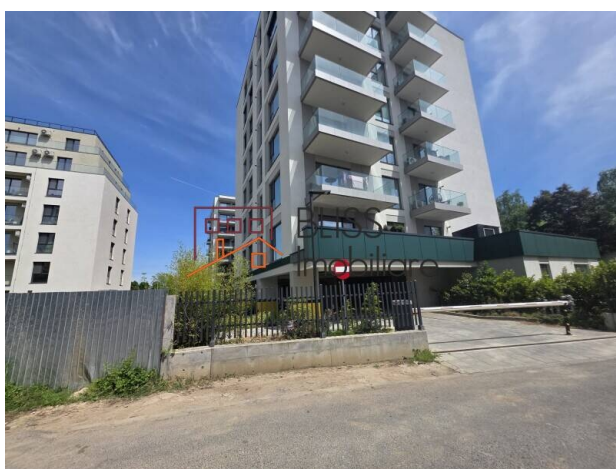

Violetta Tudorache

+40 729 005 624

contact@blissimobiliare.ro
(mailto:contact@blissimobiliare.ro)

Updated on 28 June 2026

1-Bedroom Apartment with Private Garden

165,000 EUR +VAT

Web Reference
#145546

📍 Escape Residence, Petrom City, Bucharest

<https://www.blissimobiliare.ro/en/apartment-1-bedroom-for-sale-baneasa-sisesti-jandarmerie-straulesti-sector-1-bucharest-145546> (<https://www.blissimobiliare.ro/en/apartment-1-bedroom-for-sale-baneasa-sisesti-jandarmerie-straulesti-sector-1-bucharest-145546>)

Description

This 1-bedroom apartment offers a practical balance between comfort, functionality and the rare advantage of a private garden. Located on the ground floor of a building completed in 2022, the property has a total usable area of 46.62 sqm, complemented by a 7.38 sqm terrace and a 31.50 sqm private garden.

Heating is provided by the building, and the property is located in a block with lift, making it a practical option for those looking for a compact, well-organized and easy-to-adapt home.

The Străulești - Băneasa/Sisești/Jandarmerie location offers convenient access to key areas in northern Bucharest, nearby residential amenities, urban services and important road connections.