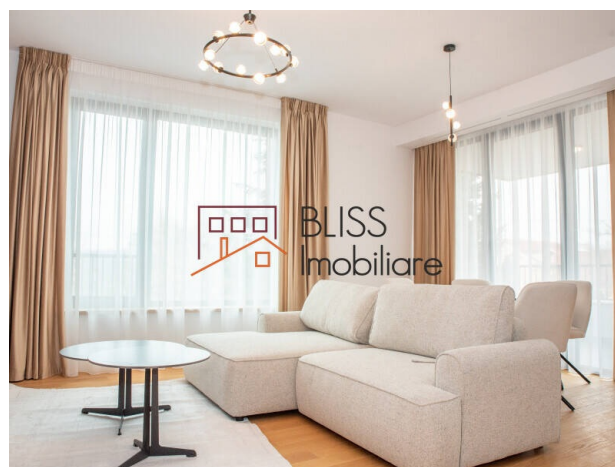

☎ +40 729 005 624

✉ contact@blissimobiliare.ro
(mailto:contact@blissimobiliare.ro)

Updated on 4 June 2026

Bright 1-bedroom apartment with balcony, 78m²

Web Reference

#144832

📍 BRICKVILLE Residence, Iancu Nicolae Baneasa
Zoo, Bucharest / Ilfov

<https://www.blissimobiliare.ro/en/apartment-2-bedrooms-for-rent-iancu-nicolae-pipera-bucharest-ilfov-144832> (<https://www.blissimobiliare.ro/en/apartment-2-bedrooms-for-rent-iancu-nicolae-pipera-bucharest-ilfov-144832>)

Description

Discover a bright and modern apartment designed for comfortable urban living, located in a premium residential complex. The interior layout includes a spacious living area with dining space and open-plan kitchen, one bedroom and modern bathroom, creating a functional and well-balanced home.

Situated in one of Bucharest's the most sought after residential areas

The apartment comes furnished and equipped, featuring air conditioning and a fitted kitchen, while the balcony offers a relaxing outdoor extension of the living area. The usable space is efficiently organized, providing comfort and practicality for everyday living.

Residents benefit from landscaped green areas, modern architecture and well-maintained common spaces that create a calm residential atmosphere. The building is equipped with contemporary facilities that support a premium lifestyle.

The location offers quick access to business areas, restaurants and shopping destinations, making it ideal for an active lifestyle.

Contact BLISS Imobiliare to schedule a private viewing and discover this well-designed apartment.