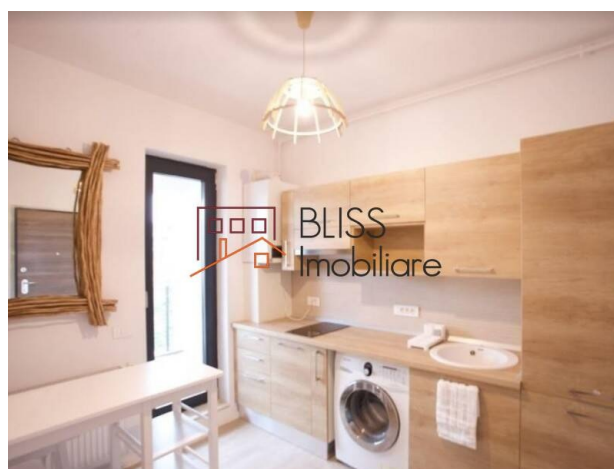

## Modern Studio With Terrace And Parking

Herastrau, Bucharest

**650 EUR/ month**

Web Reference  
**#120710**

<https://www.blissimobiliare.ro/en/studio-apartment-for-rent-herastrau-nordului-bucharest-120710>  
(<https://www.blissimobiliare.ro/en/studio-apartment-for-rent-herastrau-nordului-bucharest-120710>)

### Description

This 37 sqm studio combines modern design with premium finishes, located in the highly desirable Herăstrău area of Bucharest. With a semi-open layout, luxury furnishings, and a generous terrace, this property is perfect for those seeking a refined urban lifestyle.

### Key features:

- Total area: 37 sqm
- Semi-open layout for optimal space usage
- Spacious terrace ideal for relaxing and entertaining
- Fully furnished and equipped with premium appliances
- 1 parking space included
- Secure access with intercom

## Photos