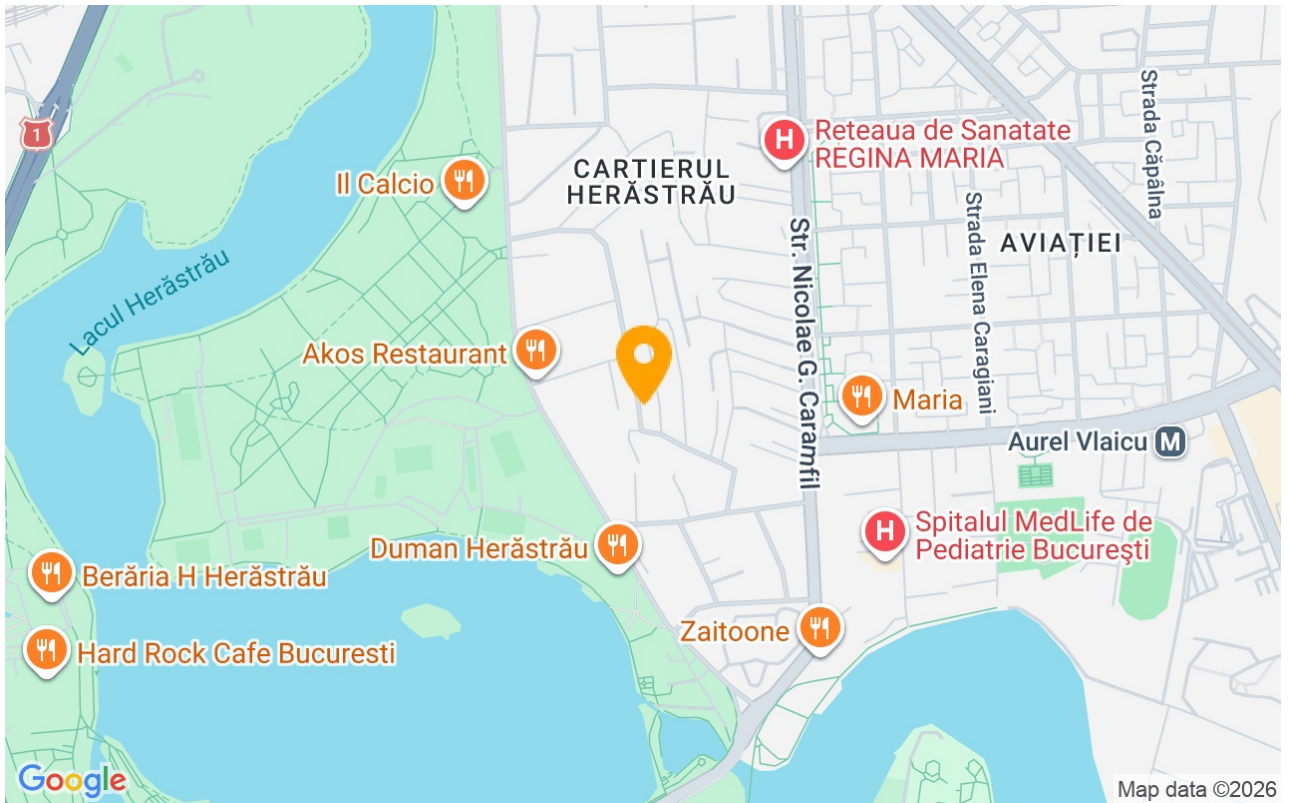

### About the area:

The Herăstrău district is one of the most exclusive and vibrant areas in northern Bucharest, renowned for its proximity to Herăstrău Park, top restaurants, cafes, and major business hubs. Quick access to Piața Victoriei, Băneasa Shopping City, and Otopeni Airport makes it an excellent choice for

## Location