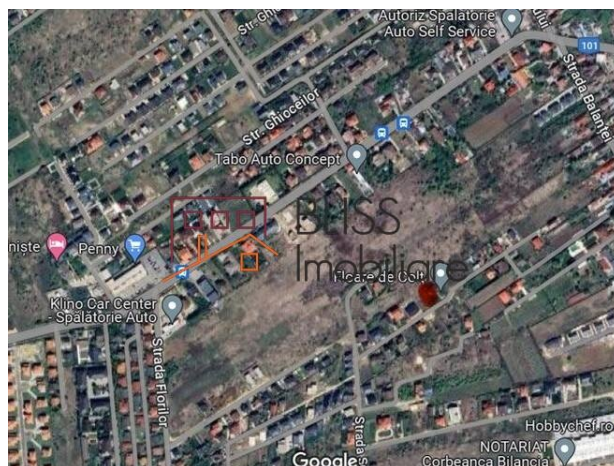

Isfahan Doekhie

+40 729 896 897

contact@blissimobiliare.ro

(mailto:contact@blissimobiliare.ro)

Updated on 29 April 2026

Land 800 m²;

Corbeanca Petresti, Bucharest / Ilfov

89,600 EUR
112 EUR / m²

Web Reference
#905934

<https://www.blissimobiliare.ro/index.php/en/land-for-sale-corbeanca-bucharest-ilfov-905934>
(<https://www.blissimobiliare.ro/index.php/en/land-for-sale-corbeanca-bucharest-ilfov-905934>)

Land details

Land type	Constructible land
Size	800 m ²
Street openings	24 m

Utilities

 Electricity

 Natural gas

Location