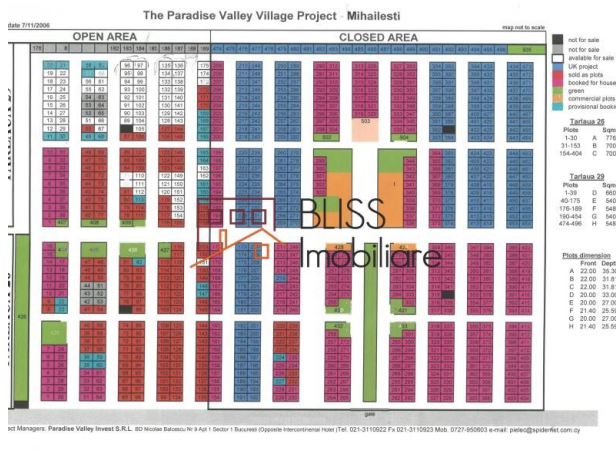

Web Reference
#905212

<https://www.blissimobiliare.ro/index.php/en/land-for-sale-mihailesti-mihailesti-judetul-giurgiu-romania-905212> (<https://www.blissimobiliare.ro/index.php/en/land-for-sale-mihailesti-mihailesti-judetul-giurgiu-romania-905212>)

Land details

Land type Constructible land

Size 535 m²

Road type Concrete

Protected area No

Utilities

Electricity

Water

Natural gas

Sewage

Telecom

Location

Photos