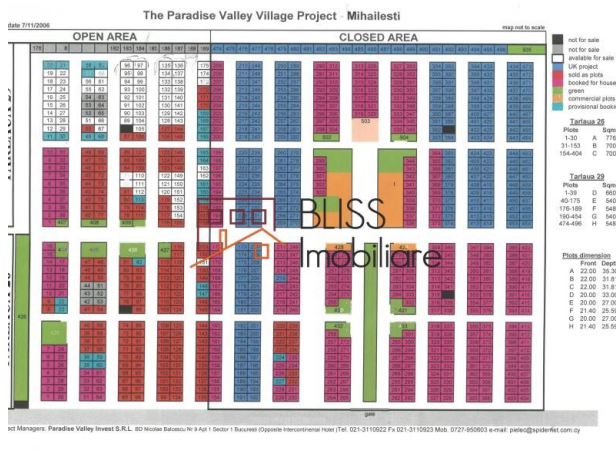

Web Reference
#905209

<https://www.blissimobiliare.ro/index.php/en/land-for-sale-mihailesti-mihailesti-judetul-giurgiu-romania-905209> (<https://www.blissimobiliare.ro/index.php/en/land-for-sale-mihailesti-mihailesti-judetul-giurgiu-romania-905209>)

Land details

Land type	Constructible land
Size	540 m ²
Road type	Concrete
Protected area	No

Utilities

 Electricity

 Water

 Natural gas

 Sewage

 Telecom

Location

Photos