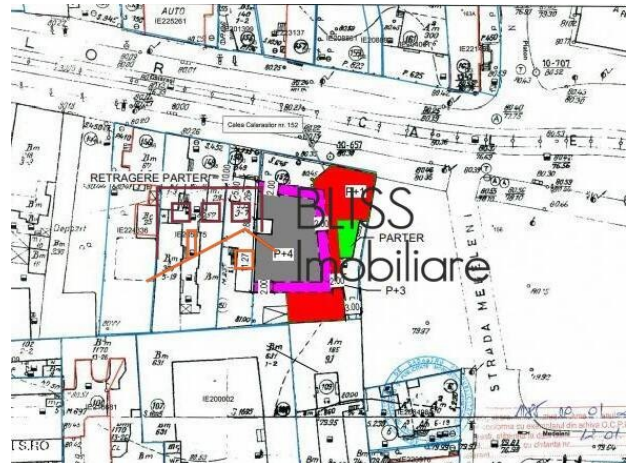

<https://www.blissimobiliare.ro/index.php/en/land-for-sale-calarasi-bucharest-902876>
(<https://www.blissimobiliare.ro/index.php/en/land-for-sale-calarasi-bucharest-902876>)

Land details

Land type	Constructible land
Size	655 m ²
Land usage coefficient	2.5
Percentage of occupation	80%
Protected area	No