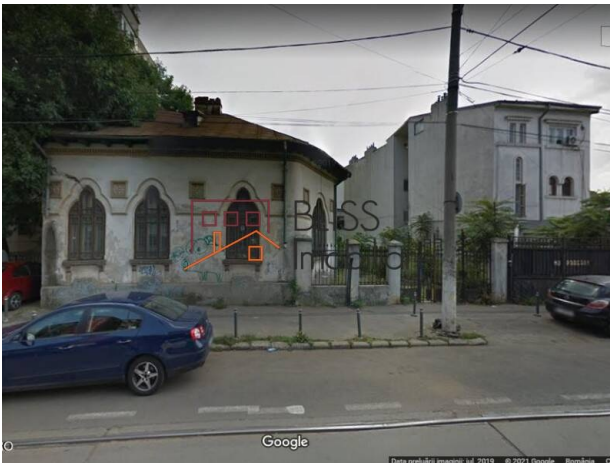

Isfahan Doekhie

 +40 729 896 897

 contact@blissimobiliare.ro
(mailto:contact@blissimobiliare.ro)

Updated on 14 June 2026

Land 655 m²;

 Calarasi, Bucharest

600,000 EUR
916 EUR / m²

Web Reference
#902876

<https://www.blissimobiliare.ro/index.php/en/land-for-sale-calarasi-bucharest-902876>
(<https://www.blissimobiliare.ro/index.php/en/land-for-sale-calarasi-bucharest-902876>)

Land details

Land type	Constructible land
Size	655 m ²
Land usage coefficient	2.5
Percentage of occupation	80%
Protected area	No