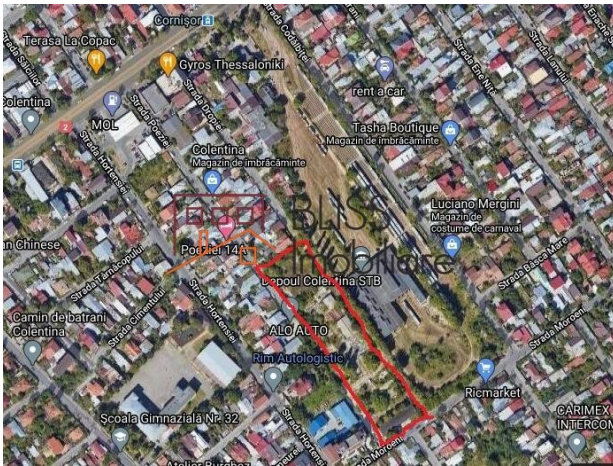

Web Reference
#902737

<https://www.blissimobiliare.ro/index.php/en/land-for-sale-colentina-nord-bucharest-902737>
(<https://www.blissimobiliare.ro/index.php/en/land-for-sale-colentina-nord-bucharest-902737>)

Land details

Land type	Constructible land
Size	10,809 m ²
Land usage coefficient	2.5
Percentage of occupation	60%
Street openings	59 m
Road type	Asphalt

Utilities

 Electricity

 Water

 Natural gas

 Sewage

Location