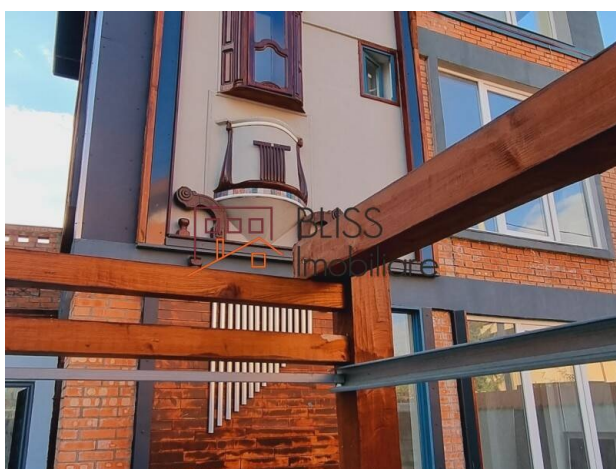

+40 729 005 624

contact@blissimobiliare.ro
(mailto:contact@blissimobiliare.ro)

Updated on 12 September 2022

4 bedroom Villa and own garden in Iancu Nicolae area

Web Reference
#89210

Iancu Nicolae Jolie Ville , Bucharest / Ilfov

<https://www.blissimobiliare.ro/index.php/en/villa-4-bedrooms-for-sale-iancu-nicolae-pipera-bucharest-ilfov-89210> (<https://www.blissimobiliare.ro/index.php/en/villa-4-bedrooms-for-sale-iancu-nicolae-pipera-bucharest-ilfov-89210>)

Description

Villa with own land of 257sqm, footprint of 80sqm and private garden of 177sqm in the perimeter of the house. Gf + 2, built area of 170sqm.

Different and very bright design Pipera Jolie Ville area

The villa has 2 living rooms on the ground floor, with large windows offering lots of natural light and a bathroom with shower.

On the first floor there are 2 bedrooms that have a bathroom with a bathtub and a 40sqm terrace and on the 2nd floor there are 2 more rooms available.

The building has a parking space in the yard and 2 on the side on the street.

Located in the Erou Iancu Nicolae area, the most popular area for international schools available for children.

Close to The British School, Cambridge School, Jolie Ville Galleria, supermarkets, shopping and wellness centers.

This villa can be an option for anyone looking to be the owner of an office, work from home, dental office, clinic, showroom or simply a house, it is suitable for anything, being spacious.