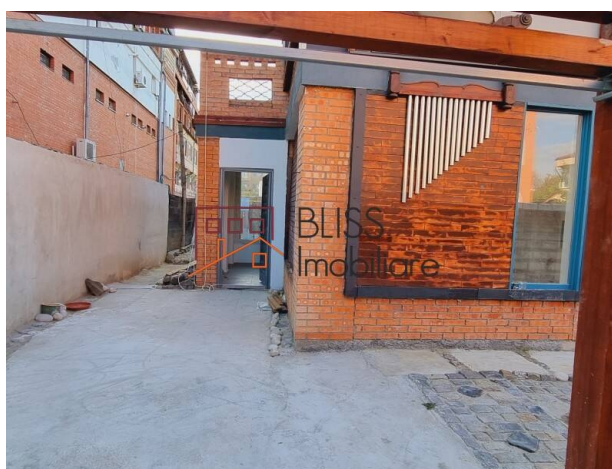

+40 729 005 624

contact@blissimobiliare.ro
(mailto:contact@blissimobiliare.ro)

Updated on 12 September 2022

4 bedroom Villa and own garden in Iancu Nicolae area

Web Reference
#89210

Iancu Nicolae Jolie Ville , Bucharest / Ilfov

<https://www.blissimobiliare.ro/index.php/en/villa-4-bedrooms-for-sale-iancu-nicolae-pipera-bucharest-ilfov-89210> (<https://www.blissimobiliare.ro/index.php/en/villa-4-bedrooms-for-sale-iancu-nicolae-pipera-bucharest-ilfov-89210>)

Description

Villa with own land of 257sqm, footprint of 80sqm and private garden of 177sqm in the perimeter of the house. Gf + 2, built area of 170sqm.

Different and very bright design Pipera Jolie Ville area

The villa has 2 living rooms on the ground floor, with large windows offering lots of natural light and a bathroom with shower.

On the first floor there are 2 bedrooms that have a bathroom with a bathtub and a 40sqm terrace and on the 2nd floor there are 2 more rooms available.

The building has a parking space in the yard and 2 on the side on the street.

Located in the Erou Iancu Nicolae area, the most popular area for international schools available for children.

Close to The British School, Cambridge School, Jolie Ville Galleria, supermarkets, shopping and wellness centers.

This villa can be an option for anyone looking to be the owner of an office, work from home, dental office, clinic, showroom or simply a house, it is suitable for anything, being spacious.