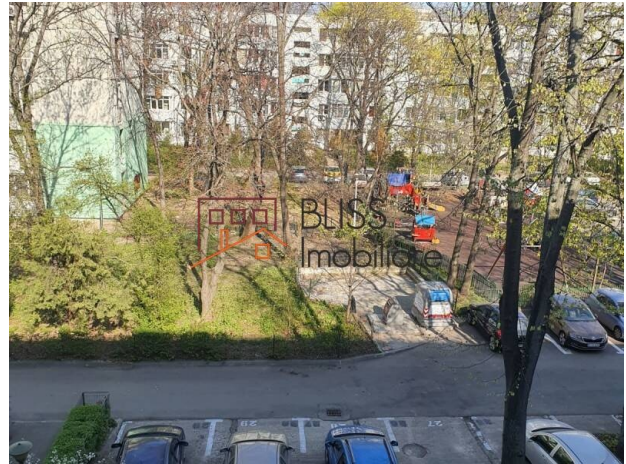

<https://www.blissimobiliare.ro/index.php/en/apartment-2-bedrooms-for-sale-liviu-rebreanu-bucharest-85192> (<https://www.blissimobiliare.ro/index.php/en/apartment-2-bedrooms-for-sale-liviu-rebreanu-bucharest-85192>)

Description

Property details

Rooms no.	3
Useable surface	55m ²
Constructed surface	59m ²
Apartment type	Apartment
Type of rooms	Semi-independent
Type of comfort	Comfort 1
Bedrooms no.	2
Kitchens no.	1
Bathrooms no.	1
Building type	Block
Year built	1966
Year renovated	2017
Config	P+4
Floor	3
Balconies no.	1
State	Finished
Elevator	No