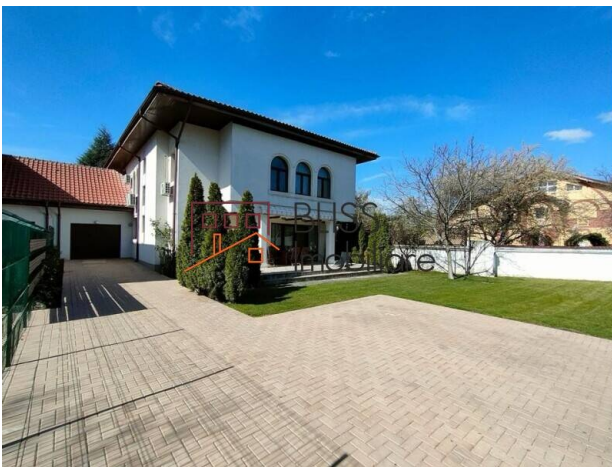

## Spacious 4 bedroom villa on a plot of 600sqm

Web Reference  
**#79069**

📍 Iancu Nicolae Jolie Ville , Bucharest / Ilfov

<https://www.blissimobiliare.ro/index.php/en/villa-4-bedrooms-for-rent-iancu-nicolae-pipera-bucharest-ilfov-79069> (<https://www.blissimobiliare.ro/index.php/en/villa-4-bedrooms-for-rent-iancu-nicolae-pipera-bucharest-ilfov-79069>)

### Description

Charming and spacious villa, located in Baneasa Jolie Ville area, with 370sqm built surface, on a plot of 600sqm. The garden has 450 sqm.

## Close to kindergartens and international schools

This pet friendly villa is situated in a quiet neighborhood offering you a pleasant and private home.

The villa is composed of GF+1F+A, as follows:

- Ground floor: generous living room, bedroom/office, large fully equipped closed kitchen, a bathroom, direct access to storage and garage;
- 1st floor: the master bedroom with its own bathroom, two bedrooms, an open space which can be used as a second living room, a bathroom and a laundry room;
- Attic: 100 sqm open space and plenty of storage spaces.

The villa has a sunny terrace and plenty of green space in the garden: lawn, trees, greenery and berries.

This property has a garage for one car and a parking space for two others.