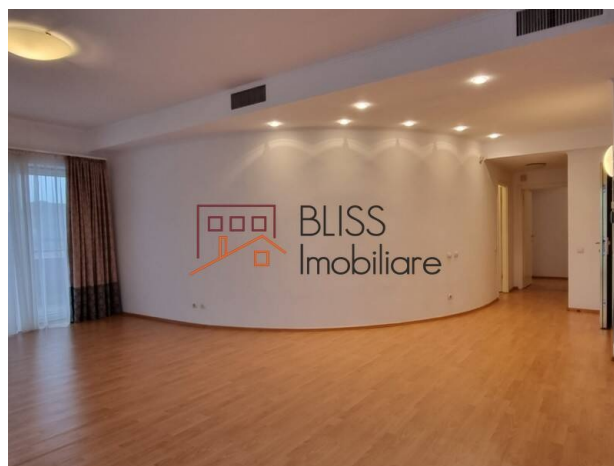

+40 729 005 624

contact@blissimobiliare.ro
(mailto:contact@blissimobiliare.ro)

Updated on 8 June 2026

4-bedroom apartment in Primaverii near the Herastrau Park

Web Reference
#47798

Primaverii, Bucharest

<https://www.blissimobiliare.ro/index.php/en/apartment-4-bedrooms-for-rent-dorobanti-primaverii-kiseleff-aviatorilor-bucharest-47798> (<https://www.blissimobiliare.ro/index.php/en/apartment-4-bedrooms-for-rent-dorobanti-primaverii-kiseleff-aviatorilor-bucharest-47798>)

Description

Spacious 4-bedroom apartment located in Primaverii - Dorobanti area, just a few steps from Herastrau Park and Aviatorilor Metro Station.

The building is positioned in a dynamic and lively location, with many shops, bars and restaurants nearby, being ideal for your future home.

The apartment is located on the 4th floor of a very solid building with elevator, with a spacious living and dining area, a fully equipped kitchen, 4 bedrooms, 2 balconies and 3 bathrooms.

Facilities include:

Apartment near metro Aviatorilor

- bright and spacious living room
- kitchen equipped with dishwasher;
- air conditioning;
- indoor parking space;
- quality finishes;