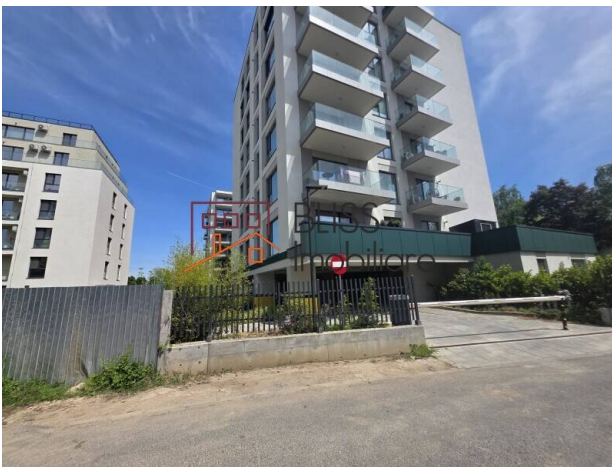

Violetta Tudorache

+40 729 005 624

contact@blissimobiliare.ro
(mailto:contact@blissimobiliare.ro)

Updated on 14 May 2026

1-Bedroom Apartment with Private Garden

165,000 EUR +VAT

Web Reference
#145546

📍 Escape Residence, Petrom City, Bucharest

<https://www.blissimobiliare.ro/index.php/en/apartment-1-bedroom-for-sale-baneasa-sisesti-jandarmerie-straulesti-sector-1-bucharest-145546>

(<https://www.blissimobiliare.ro/index.php/en/apartment-1-bedroom-for-sale-baneasa-sisesti-jandarmerie-straulesti-sector-1-bucharest-145546>)

Description

This 1-bedroom apartment offers a practical balance between comfort, functionality and the rare advantage of a private garden. Located on the ground floor of a building completed in 2022, the property has a total usable area of 46.62 sqm, complemented by a 7.38 sqm terrace and a 31.50 sqm private garden.

Heating is provided by the building, and the property is located in a block with lift, making it a practical option for those looking for a compact, well-organized and easy-to-adapt home.

The Străulești - Băneasa/Sisești/Jandarmerie location offers convenient access to key areas in northern Bucharest, nearby residential amenities, urban services and important road connections.