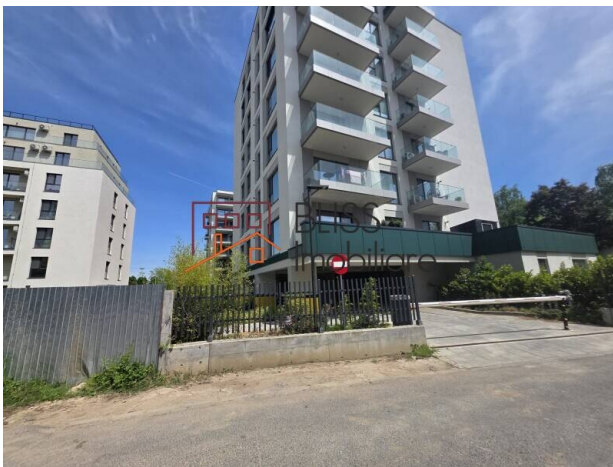

Violetta Tudorache

+40 729 005 624

contact@blissimobiliare.ro
(mailto:contact@blissimobiliare.ro)

Updated on 28 June 2026

1-Bedroom Apartment with Private Garden

165,000 EUR +VAT

Web Reference
#145546

📍 Escape Residence, Petrom City, Bucharest

<https://www.blissimobiliare.ro/index.php/en/apartment-1-bedroom-for-sale-baneasa-sisesti-jandarmerie-straulesti-sector-1-bucharest-145546>

(<https://www.blissimobiliare.ro/index.php/en/apartment-1-bedroom-for-sale-baneasa-sisesti-jandarmerie-straulesti-sector-1-bucharest-145546>)

Description

This 1-bedroom apartment offers a practical balance between comfort, functionality and the rare advantage of a private garden. Located on the ground floor of a building completed in 2022, the property has a total usable area of 46.62 sqm, complemented by a 7.38 sqm terrace and a 31.50 sqm private garden.

Heating is provided by the building, and the property is located in a block with lift, making it a practical option for those looking for a compact, well-organized and easy-to-adapt home.

The Străulești - Băneasa/Sisești/Jandarmerie location offers convenient access to key areas in northern Bucharest, nearby residential amenities, urban services and important road connections.