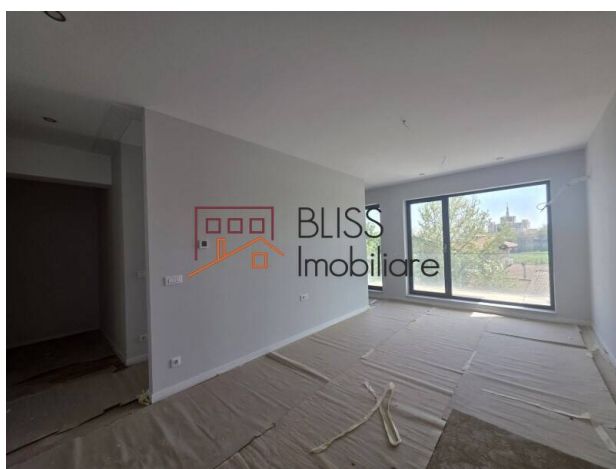

+40 729 005 624

contact@blissimobiliare.ro
(mailto:contact@blissimobiliare.ro)

Updated on 28 June 2026

Modern 1-Bedroom Apartment with Balcony

160,000 EUR +VAT

Web Reference
#145539

📍 Escape Residence, Petrom City, Bucharest

<https://www.blissimobiliare.ro/index.php/en/apartment-1-bedroom-for-sale-baneasa-sisesti-jandarmerie-straulesti-sector-1-bucharest-145539>

(<https://www.blissimobiliare.ro/index.php/en/apartment-1-bedroom-for-sale-baneasa-sisesti-jandarmerie-straulesti-sector-1-bucharest-145539>)

Description

BLISS Imobiliare presents a modern 1-bedroom apartment located in a building completed in 2022, suitable for those looking for a practical, comfortable and easy-to-personalize home.

Comfort, Efficient Layout and Easy Access to Northern Bucharest

The apartment offers 53 sqm of usable space and 61 sqm of built area, with a layout that includes a living area, 1 bedroom, 1 kitchen, 1 bathroom and 1 balcony. Positioned on the 3rd floor of a 1S+P+7 building, the property is unfurnished, giving the future owner the flexibility to design and furnish the interior according to their own preferences.

Key advantages include comfort 1 classification, a balcony, an intermediate floor position, lift access and heating from the building. The recently completed building supports a modern urban lifestyle in a well-connected residential setting.

The Baneasa - Sisesti - Jandarmerie - Straulesti area offers convenient access to northern Bucharest, with good connectivity, ongoing residential development and proximity to important city points of interest.