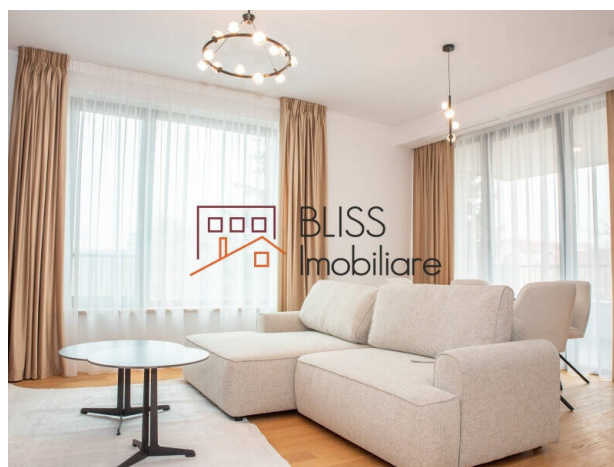

## **Bright 1-bedroom apartment with balcony, 78m<sup>2</sup>**

Web Reference  
**#144832**

BRICKVILLE Residence, Iancu Nicolae Baneasa  
Zoo, Bucharest / Ilfov

<https://www.blissimobiliare.ro/index.php/en/apartment-2-bedrooms-for-rent-iancu-nicolae-pipera-bucharest-ilfov-144832> (<https://www.blissimobiliare.ro/index.php/en/apartment-2-bedrooms-for-rent-iancu-nicolae-pipera-bucharest-ilfov-144832>)

### **Description**

Discover a bright and modern apartment designed for comfortable urban living, located in a premium residential complex. The interior layout includes a spacious living area with dining space and open-plan kitchen, one bedroom and modern bathroom, creating a functional and well-balanced home.

## Photos