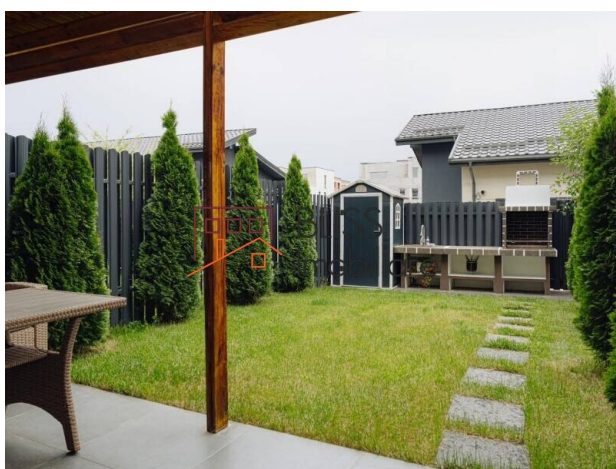

+40 729 005 624

contact@blissimobiliare.ro
(mailto:contact@blissimobiliare.ro)

Updated on 24 April 2026

Impressive Townhouse with 4 Bedrooms and Private Garden

1,800 EUR/ month

Web Reference
#123002

Alexander Residence, Pipera, Bucharest / Ilfov

<https://www.blissimobiliare.ro/index.php/en/villa-4-bedrooms-for-rent-iancu-nicolae-pipera-bucharest-ilfov-123002> (<https://www.blissimobiliare.ro/index.php/en/villa-4-bedrooms-for-rent-iancu-nicolae-pipera-bucharest-ilfov-123002>)

Description

A stunning townhouse located in the Pipera area, featuring 4 bedrooms, a garden, and 2 parking spaces. This impressive property offers ample space and high-quality finishes, ensuring exceptional comfort and functionality.

Luxurious Details and Modern Amenities

The house boasts 4 bedrooms, each with its own individual dressing room and en-suite bathroom, providing privacy and convenience for all family members. The 30 sqm dressing room and storage space on the ground floor, including a shoe cabinet, offer excellent solutions for efficient organization.

The garden with a barbecue and terrace is perfect for relaxing and socializing outdoors. The kitchen, fully enclosed with glass, adds a touch of elegance and functionality, while the living room, equipped with a functional electric fireplace (hot/cold air), creates a welcoming and cozy atmosphere.

The property features 3 dining areas – in the kitchen, living room, and terrace – offering flexibility and comfort for any occasion. The house is fully furnished and equipped, ready to become the ideal home for a family.