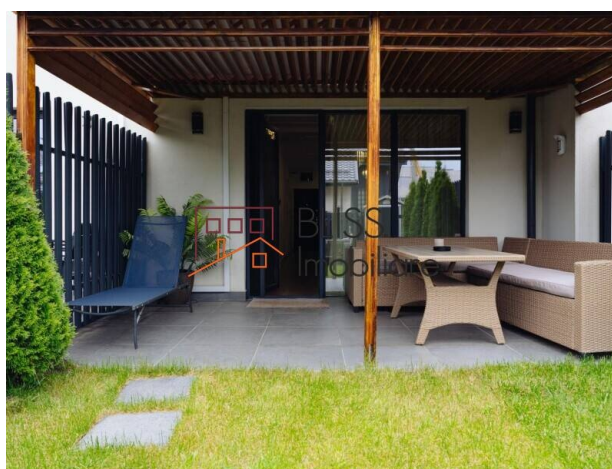

+40 729 005 624

contact@blissimobiliare.ro
(mailto:contact@blissimobiliare.ro)

Updated on 24 April 2026

Impressive Townhouse with 4 Bedrooms and Private Garden

1,800 EUR/ month

Web Reference
#123002

Alexander Residence, Pipera, Bucharest / Ilfov

<https://www.blissimobiliare.ro/index.php/en/villa-4-bedrooms-for-rent-iancu-nicolae-pipera-bucharest-ilfov-123002> (<https://www.blissimobiliare.ro/index.php/en/villa-4-bedrooms-for-rent-iancu-nicolae-pipera-bucharest-ilfov-123002>)

Description

A stunning townhouse located in the Pipera area, featuring 4 bedrooms, a garden, and 2 parking spaces. This impressive property offers ample space and high-quality finishes, ensuring exceptional comfort and functionality.

Luxurious Details and Modern Amenities

The house boasts 4 bedrooms, each with its own individual dressing room and en-suite bathroom, providing privacy and convenience for all family members. The 30 sqm dressing room and storage space on the ground floor, including a shoe cabinet, offer excellent solutions for efficient organization.

The garden with a barbecue and terrace is perfect for relaxing and socializing outdoors. The kitchen, fully enclosed with glass, adds a touch of elegance and functionality, while the living room, equipped with a functional electric fireplace (hot/cold air), creates a welcoming and cozy atmosphere.

The property features 3 dining areas – in the kitchen, living room, and terrace – offering flexibility and comfort for any occasion. The house is fully furnished and equipped, ready to become the ideal home for a family.