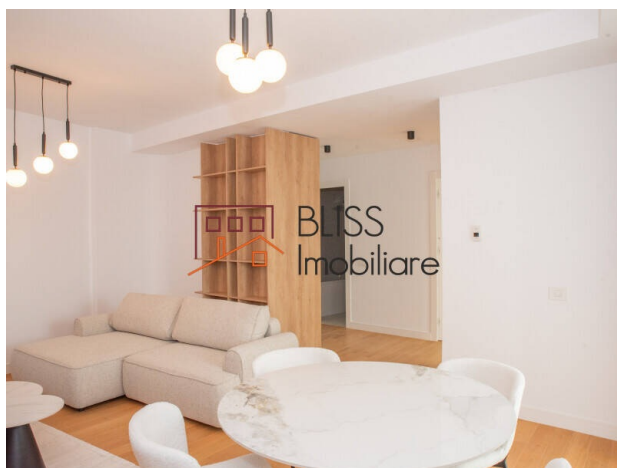

## **Furnished 1-Bedroom Apartment with 70sqm and Premium Finishes**

Web Reference  
**#116185**

BRICKVILLE Residence, Iancu Nicolae Baneasa  
Zoo, Bucharest / Ilfov

<https://www.blissimobiliare.ro/index.php/en/apartment-1-bedroom-for-rent-iancu-nicolae-pipera-bucharest-ilfov-116185> (<https://www.blissimobiliare.ro/index.php/en/apartment-1-bedroom-for-rent-iancu-nicolae-pipera-bucharest-ilfov-116185>)

### **Description**

This furnished 1-bedroom decondamnat apartment offers a well-balanced layout designed for everyday comfort and immediate use. The living area is bright and well-proportioned, complemented by a separate kitchen and a comfortable bedroom, creating a practical and organized home.

## **Situated in one of Bucharest's the most sought after residential areas**

The interior includes modern finishes, functional furniture, air conditioning, and well-maintained installations, ensuring a pleasant living environment throughout the year. The property also benefits from underground parking and well-kept common areas.

## Photos